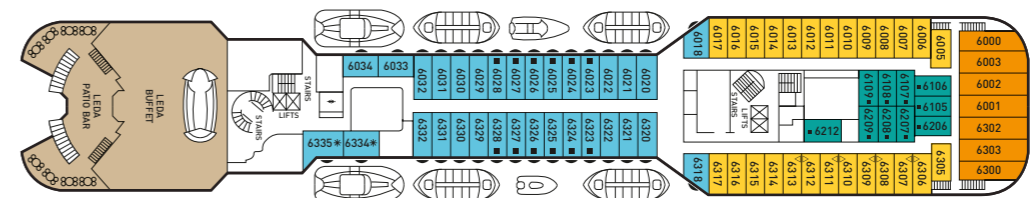

DECK 6 - VENUS