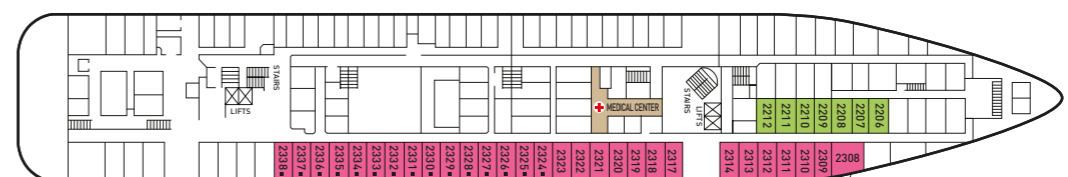

DECK 2 - ATHENA