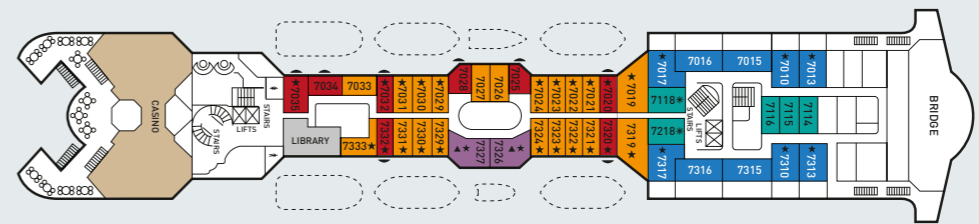

Deck plans and cabins' layouts are given purely as a guide. Size and layout may vary within the same category.

SHIP SPECIFICATIONS

Tonnage	19,093
Length	163.81 m
Breadth	22.50 m
Draught	5.50 m
Cruising Speed	17.5 knots
Passenger Decks	7
Elevators	4
Stabilizers	YES
Electric Current	110 - 220V C
Classification Society	Bureau Veritas

CABIN AMENITIES

All cabins are equipped with shower, WC, air condition, telephone, hair dryer, safety deposit box and TV. All Suites have refrigerated mini bar.

MIRAY CRUISES

SYMBOL LEGEND

- none 2 lower beds
- 2 lower beds + 2 upper beds
- ★ 2 lower beds + sofa
- ▲★ 2 lower beds + sofa (2 pax)
- * Suitable for wheelchairs
- ◁▷ Connected Cabins
- ◡ Cabins with portholes
- ◑ Cabins with obstructed view

DECK 8 - OURANOS

DECK 7 - APOLLO

DECK 6 - VENUS

DECK 5 - DIONYSSOS

DECK 4 - POSEIDON

DECK 3 - HERMES

DECK 2 - ATHENA