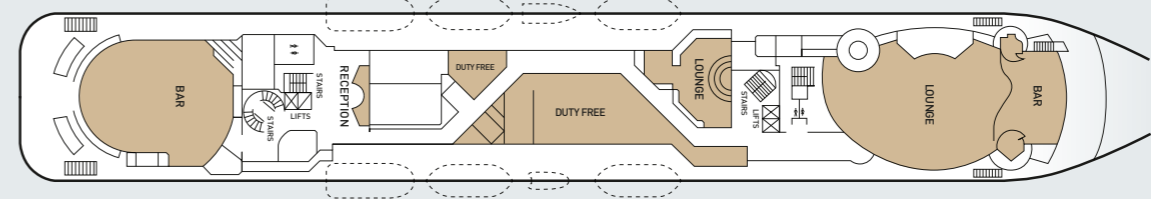

DECK 5 - DIONYSSOS