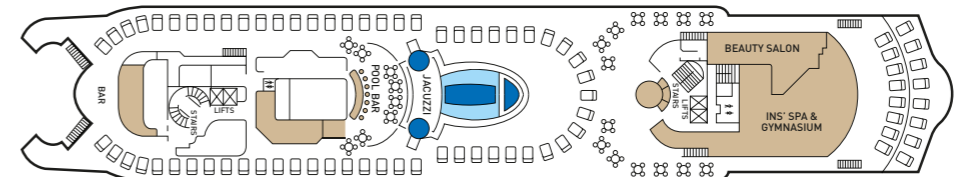

Category	Deck	Description	Number of cabins
Inside Cabins			
CAT 1 Standard Inside	2-ATHENA	2 lower beds, bathroom with shower	108
	3-HERMES	2 lower beds, 3rd/4th berth, bathroom with shower	
	4-POSEIDON	2 lower beds, 3rd/4th berth, bathroom with shower	
CAT 2 Premium Inside	6-VENUS / 7-APOLLO	2 lower beds, 3rd/4th berth, bathroom with shower	15
Outside Cabins			
CAT 3 Standard Outside	2-ATHENA	2 lower beds, bathroom with shower	99
	3-HERMES	2 lower beds, 3rd/4th berth, bathroom with shower	
CAT 4 Superior Outside	6-VENUS	2 lower beds, bathroom with shower (Obstructed View)	32
CAT 5 Superior Outside	4-POSEIDON / 6-VENUS	2 lower beds, 3rd/4th berth, bathroom with shower	99
CAT 6 Deluxe Outside	7-APOLLO	2 lower beds or 2 lower beds with 1 sofa bed, bathroom with shower (Obstructed View)	7
CAT 7 Deluxe Outside	6-VENUS / 7-APOLLO	2 lower beds or 2 lower beds with 1 sofa bed, bathroom with shower	28
Suites			
CAT 8 Junior Suite	7-APOLLO	2 lower beds, 1 sofa bed (2 pax accommodation), bathroom with shower	2
CAT 9 Balcony Suite	7-APOLLO	2 lower beds, 1 sofa bed (2 pax accommodation), bathroom with shower (balcony)	10

Deck plans and cabins' layouts are given purely as a guide. Size and layout may vary within the same category.

SHIP SPECIFICATIONS

Tonnage	19,093
Length	163.81 m
Breadth	22.50 m
Draught	5.50 m
Cruising Speed	17.5 knots
Passenger Decks	7
Elevators	4
Stabilizers	YES
Electric Current	110 - 220V C
Classification Society	Bureau Veritas

CABIN AMENITIES

All cabins are equipped with shower, WC, air condition, telephone, hair dryer, safety deposit box and TV. All Suites have refrigerated mini bar.

MIRAY CRUISES

SYMBOL LEGEND

- none 2 lower beds
- 2 lower beds + 2 upper beds
- ★ 2 lower beds + sofa
- ▲★ 2 lower beds + sofa (2 pax)
- * Suitable for wheelchairs
- ◁▷ Connected Cabins
- ◡ Cabins with portholes
- ◑ Cabins with obstructed view