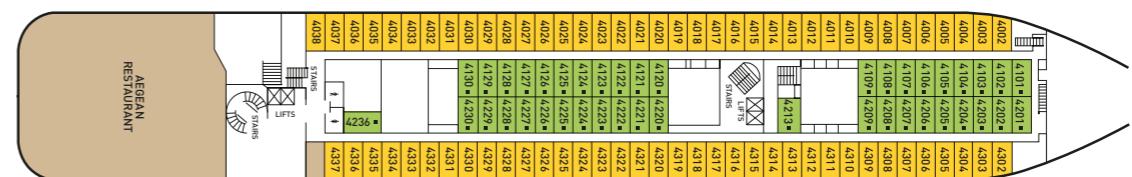

Deck plans and cabins' layouts are given purely as a guide. Size and layout may vary within the same category.

SHIP SPECIFICATIONS

Tonnage	19,093
Length	163.81 m
Breadth	22.50 m
Draught	5.50 m
Cruising Speed	17.5 knots
Passenger Decks	7
Elevators	4
Stabilizers	YES
Electric Current	110 - 220V C
Classification Society	Bureau Veritas

CABIN AMENITIES

All cabins are equipped with shower, WC, air condition, telephone, hair dryer, safety deposit box and TV. All Suites have refrigerated mini bar.

MIRAY CRUISES

SYMBOL LEGEND

- none 2 lower beds
- 2 lower beds + 2 upper beds
- ★ 2 lower beds + sofa
- ▲★ 2 lower beds + sofa (2 pax)
- * Suitable for wheelchairs
- ◁▷ Connected Cabins
- ◡ Cabins with portholes
- ◑ Cabins with obstructed view

DECK 8 - OURANOS

DECK 7 - APOLLO

DECK 6 - VENUS

DECK 5 - DIONYSSOS

DECK 4 - POSEIDON

DECK 3 - HERMES

DECK 2 - ATHENA