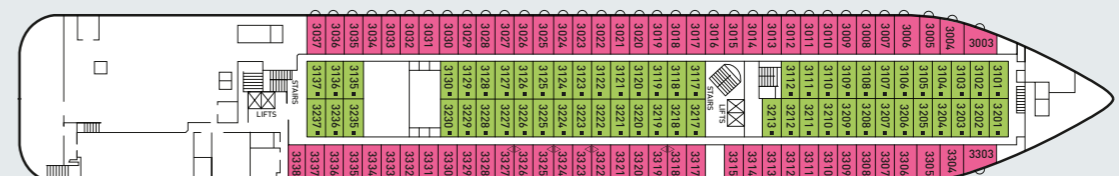

Deck plans and cabins' layouts are given purely as a guide. Size and layout may vary within the same category.

SHIP SPECIFICATIONS

Tonnage	19,093
Length	163.81 m
Breadth	22.50 m
Draught	5.50 m
Cruising Speed	17.5 knots
Passenger Decks	7
Elevators	4
Stabilizers	YES
Electric Current	110 - 220V C
Classification Society	Bureau Veritas

CABIN AMENITIES

All cabins are equipped with shower, WC, air condition, telephone, hair dryer, safety deposit box and TV. All Suites have refrigerated mini bar.

MIRAY CRUISES

SYMBOL LEGEND

- none 2 lower beds
- 2 lower beds + 2 upper beds
- ★ 2 lower beds + sofa
- ▲★ 2 lower beds + sofa (2 pax)
- * Suitable for wheelchairs
- ◁▷ Connected Cabins
- ◡ Cabins with portholes
- ◑ Cabins with obstructed view

DECK 8 - OURANOS

DECK 7 - APOLLO

DECK 6 - VENUS

DECK 5 - DIONYSSOS

DECK 4 - POSEIDON

DECK 3 - HERMES

DECK 2 - ATHENA