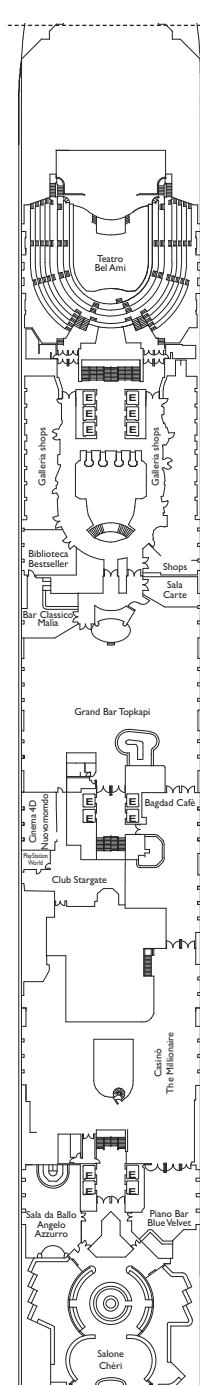

Deck 1 2 3 4 5 6 7 8 9 10 11 12 14

Grt: 114.500 t
Length: 290 m
Width: 35,5m
Cruising speed: 21,5 knots
Max speed: 23 knots

Key

- 1 lower bed and 1 upper berth
- 1 additional upper foldaway berth
- •• 2 additional upper foldaway berths
- ~ interconnecting cabins
- additional single sofa-bed
- additional double sofa-bed
- + 2 lower beds convert to double
- ^ 2 lower beds convert to double used as double cabin
- # 1 lower bed & 1 additional single sofa-bed
- ▲ 2 lowers beds not convertible to double
- H cabin for disabled guests
- E lift

Samsara Cabins & Suites

- SI Samsara Inside. Turandot
- SB Samsara Ocean View Balcony. Turandot, Tosca
- SU Samsara Suite with Ocean View Balcony. Turandot
- SV Samsara Suite with Ocean View Veranda. Turandot
- SG Samsara Grand Suite with Ocean View Veranda. Turandot

DECK 6 TANCREDI

DECK 5 AIDA

DECK 4 GILDA

DECK 3 GRADISCA

DECK 2 RIGOLETTO

DECK 1 IRMA