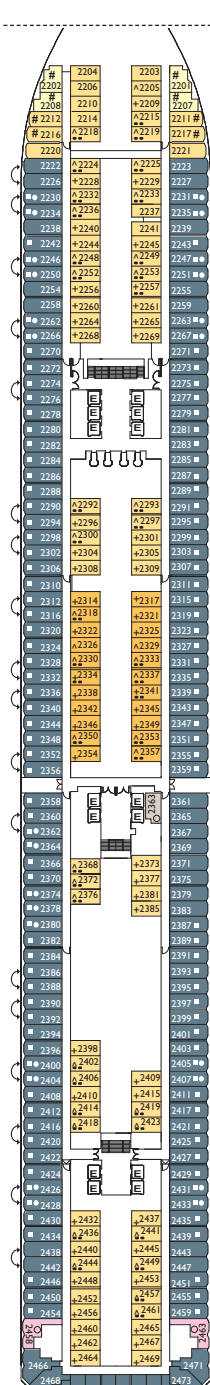

DECK 2 RIGOLETTO