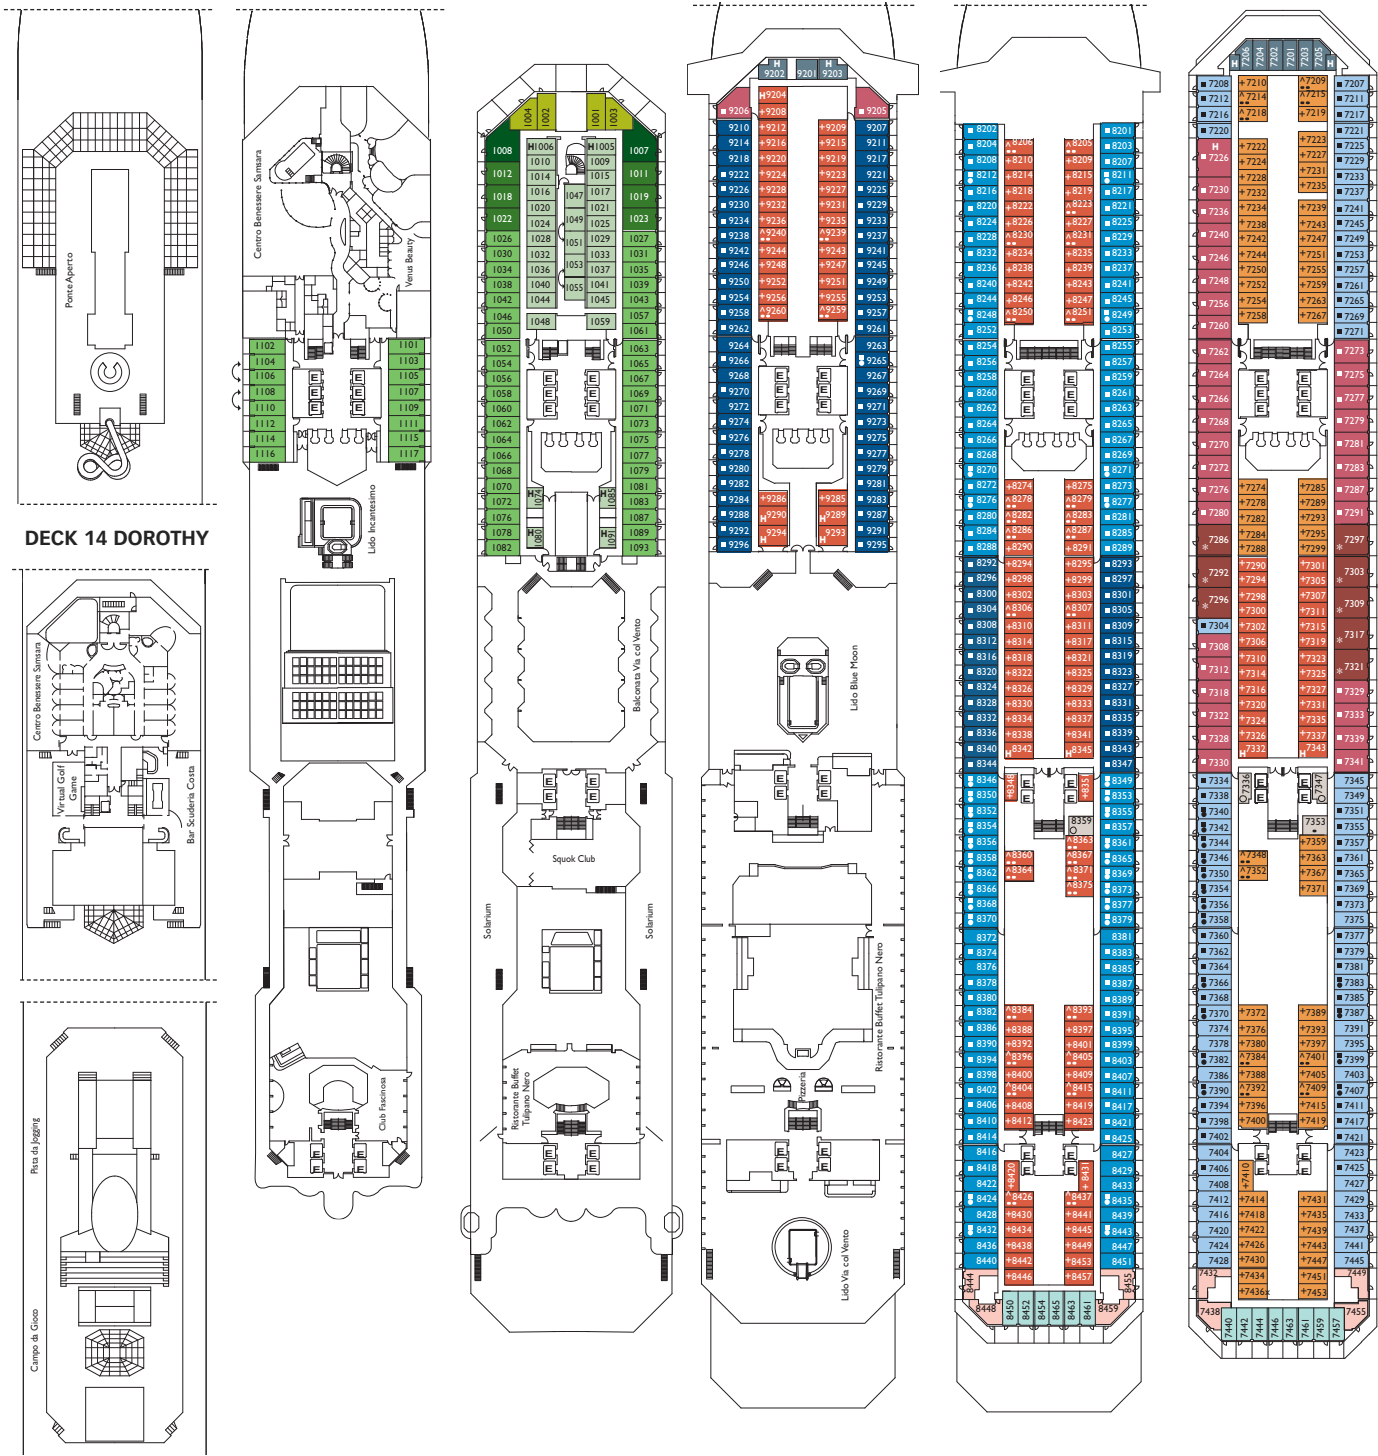

## Cabin grades

- I1** Inside. Irma, Rigoletto
- I2** Inside. Irma, Rigoletto
- I3** Inside. Rigoletto, Tancredi
- I4** Inside. Tancredi, Zivago
- I5** Inside. Zivago, Marlene, Carmen
- E1** Ocean View. Irma
- E2** Ocean View. Irma, Zivago, Tancredi, Carmen, Rigoletto
- B1** Ocean View Balcony. Tancredi
- B2** Ocean View Balcony. Tancredi, Zivago
- B3** Ocean View Balcony. Marlene

- B4** Ocean View Balcony. Marlene, Carmen
- B5** Grand Ocean View Balcony. Tancredi, Zivago, Marlene
- I5** Single Inside. Irma, Zivago, Tancredi, Marlene, Rigoletto
- ES** Single Ocean View. Irma, Rigoletto

DECK 12 BUTTERFLY

DECK 11 TOSCA

DECK 10 TURANDOT

DECK 9 CARMEN

DECK 8 MARLENE

DECK 7 ZIVAGO

Deck 1 2 3 4 5 6 7 8 9 10 11 12 14

Grt: 114.500 t  
 Length: 290 m  
 Width: 35,5m  
 Cruising speed: 21,5 knots  
 Max speed: 23 knots

## Key

- 1 lower bed and 1 upper berth
- 1 additional upper foldaway berth
- 2 additional upper foldaway berths
- ~ interconnecting cabins
- additional single sofa-bed
- \* additional double sofa-bed
- + 2 lower beds convert to double
- ^ 2 lower beds convert to double used as double cabin
- # 1 lower bed & 1 additional single sofa-bed
- ▲ 2 lowers beds not convertible to double
- H cabin for disabled guests
- E lift