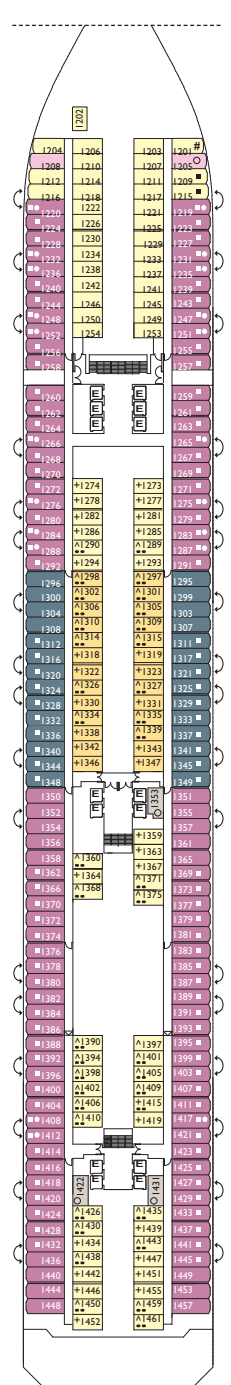

Deck 1 2 3 4 5 6 7 8 9 10 11 12 14

Grt: 114.500 t
Length: 290 m
Width: 35,5m
Cruising speed: 21,5 knots
Max speed: 23 knots

Key

- 1 lower bed and 1 upper berth
- 1 additional upper foldaway berth
- •• 2 additional upper foldaway berths
- ~ interconnecting cabins
- additional single sofa-bed
- additional double sofa-bed
- + 2 lower beds convert to double
- ^ 2 lower beds convert to double used as double cabin
- # 1 lower bed & 1 additional single sofa-bed
- ▲ 2 lowers beds not convertible to double
- H cabin for disabled guests
- E lift

Samsara Cabins & Suites

- SI Samsara Inside. Turandot
- SB Samsara Ocean View Balcony. Turandot, Tosca
- SU Samsara Suite with Ocean View Balcony. Turandot
- SV Samsara Suite with Ocean View Veranda. Turandot
- SG Samsara Grand Suite with Ocean View Veranda. Turandot

DECK 6 TANCREDI

DECK 5 AIDA

DECK 4 GILDA

DECK 3 GRADISCA

DECK 2 RIGOLETTO

DECK 1 IRMA