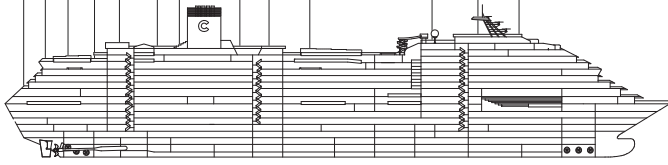

DECK 12 BUTTERFLY

DECK 11 TOSCA

DECK 10 TURANDOT

DECK 9 CARMEN

DECK 8 MARLENE

DECK 7 ZIVAGO

Deck 1 2 3 4 5 6 7 8 9 10 11 12 14

Grt: 114.500 t  
 Length: 290 m  
 Width: 35,5m  
 Cruising speed: 21,5 knots  
 Max speed: 23 knots