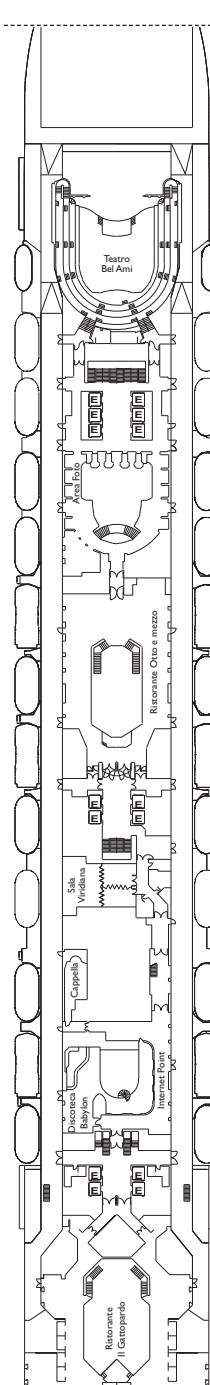

DECK 4 GILDA