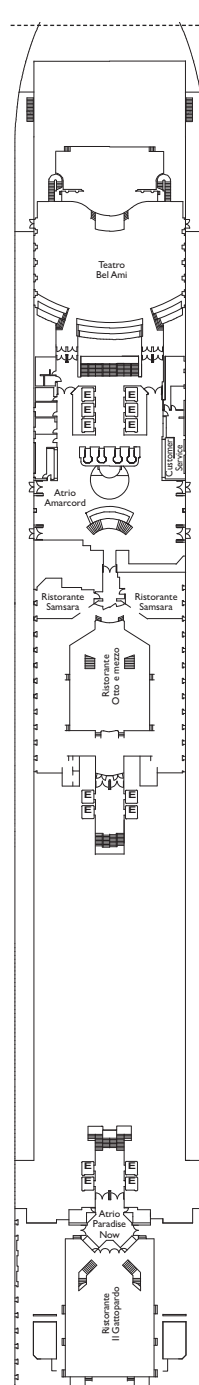

DECK 3 GRADISCA