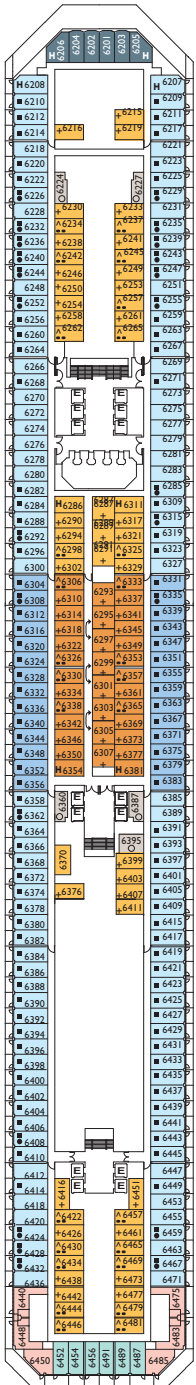

DECK 6 TANCREDI